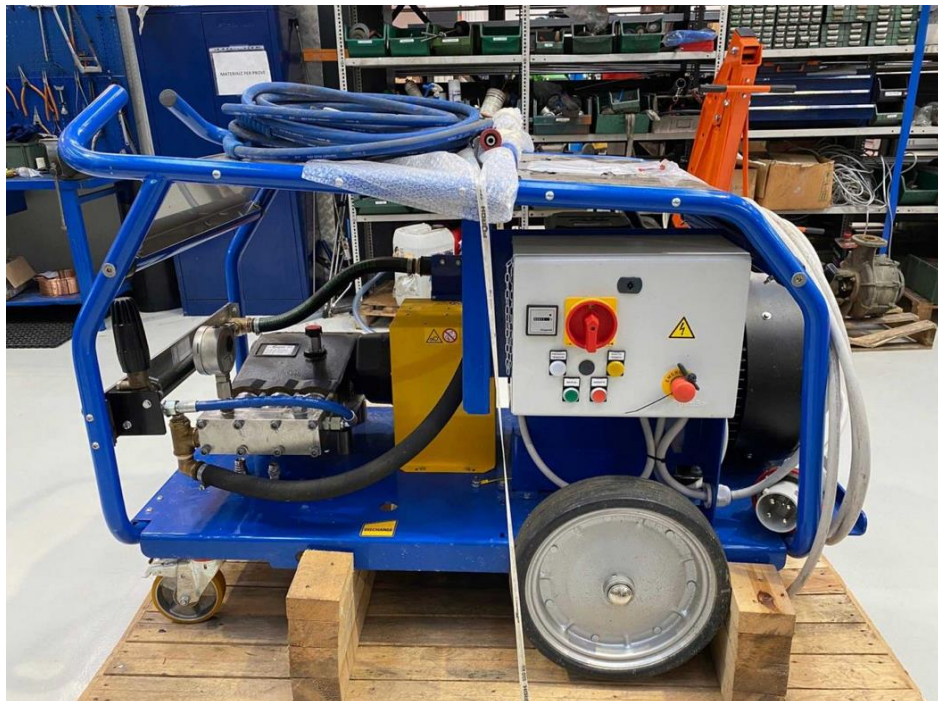

EASY POWER XL E 15 l/m – 1000 bar
Electric unit for high pressure washing

PERFORMANCES:

FLOW-RATE:	15 l/min
PRESSURE MAX:	1000 bar
POWER:	30 kW
SUPPLY:	400V 50Hz
WATER TANK:	Integrated - Capacity approx. 55 liters
PANEL:	Star-delta ignition with 10m cable

DIMENSIONS:	About 139 x 89 x 107 CM
WEIGHT:	About 450 KG

ACCESSORIES SUPPLIED:

- GUN KIT WITH FRONT EXHAUST AND 800MM LANCE
- NO. 1 FLAT JET CONNECTING NOZZLE
- HIGH PRESSURE HOSE WB1250 Ø10 L = 20M
- NO. 2 SAFETY SOCKS
- NO. 1 ORBITAL ROTATING NOZZLE OF 1000BAR